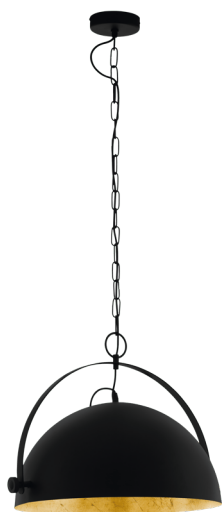

78441 COVALEDA 1

General Information

Material number	78441
Type	pendant light
Product segment	Indoor
Theme	Vintage

Dimensions

Article Height (in mm/in)	1370
Article Diameter (in mm/in)	455
Net Weight (in kg)	2.62

Material & Colour

Enclosure Material	steel
Enclosure Colour	black, gold
Cable Colour	black

Functionality

Switch Type	without switch
Battery	No

78441 COVALEDA 1

Technical Information

Protection Degree	IP20
Protection Class	1
Mains Voltage	220-240V,50/60Hz
Operation Voltage	220-240V,50/60Hz
max. Wattage (1)	1X60W

Illuminant 1

Illuminant Type (1)	E27
Illuminant incl. (1)	Exclusive
Socket Type (1)	E27

E27

1X60
W